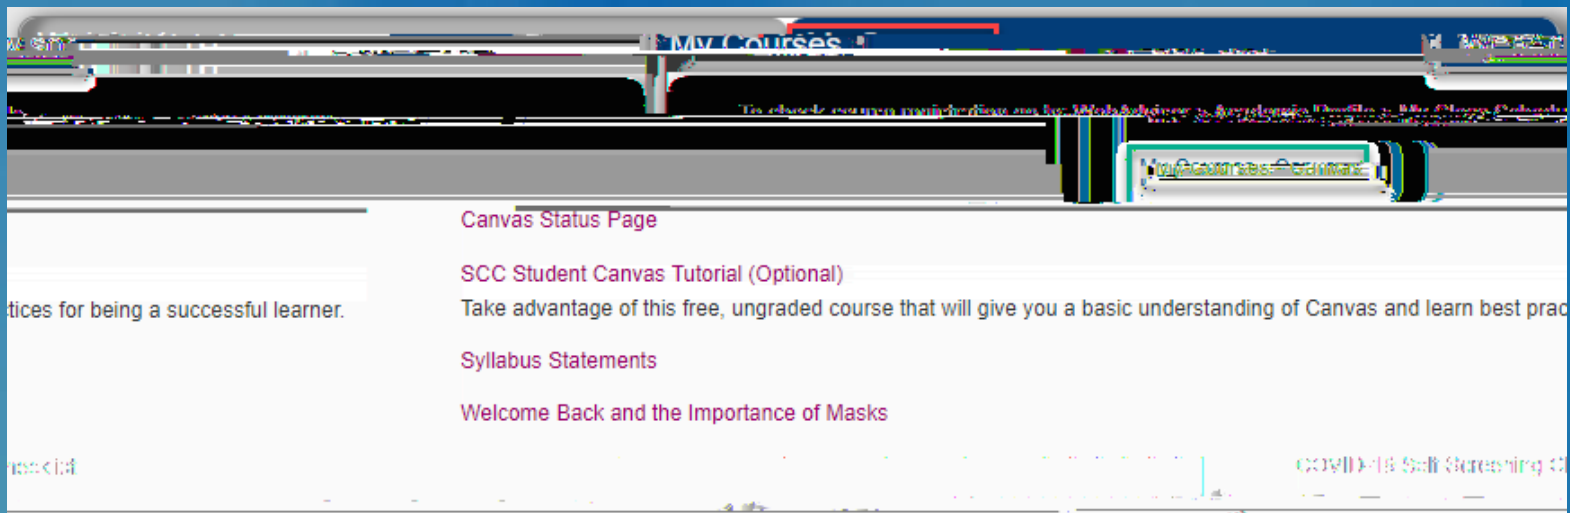

The link to Canvas (Green Box) is under the My Courses tab (Red Box) on The Hub. You'll need to click right on the words "My Courses" to access the pulldown menu

HELPDESK

402-437-2447
helpdesk@southeast.edu