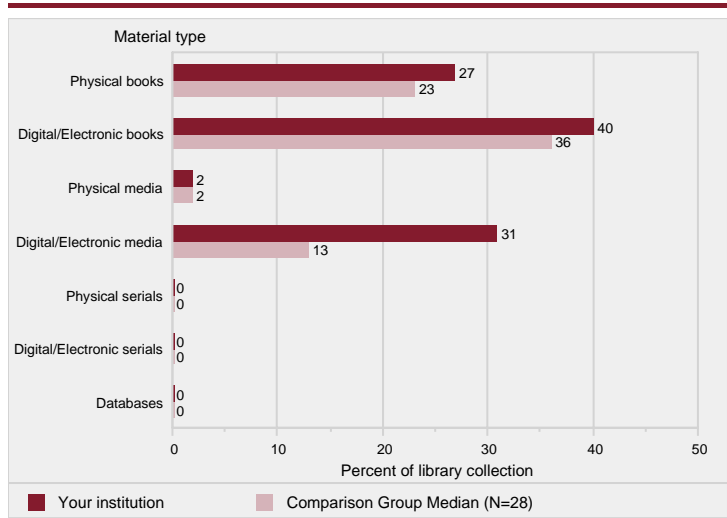

Figure 23. Percent distribution of library collection, by material type: Fiscal Year 2017

y

á ÿ ò %